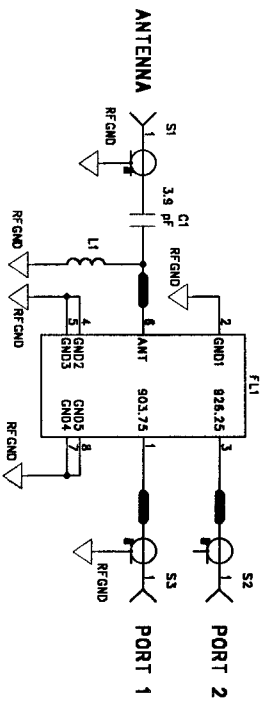

6 | 5 | 4 | 3 | 2 | 1

REVISION RECORD			
LTR	ECO NO.	APPROVED:	DATE:

FL1 - Saw Duplexer Filter:  
 Max. Insertion Loss 3dB  
 Typ. Insertion Loss 2dB

Port 1 (Tx/Rx 902.15-905.15 MHz)  
 Port 2 (Rx/Tx 924.75-927.75 MHz)  
 50 OHM @ 915MHz

COMPANY: **NUMA Technologies, Inc.**

TITLE: **SAW Duplexer, ISM Band (902-928MHz)**

DRAWN:	<b>MDH</b>	DATED:	<b>3/02/01</b>
CHECKED:		DATED:	
QUALITY CONTROL:		DATED:	
REVISED:		DATED:	

CODE:	SIZE:	DRAWING NO.:	REV.:
	<b>N/A</b>	<b>4010301</b>	
SCALE:	SHEET: <b> </b> OF <b> </b>		